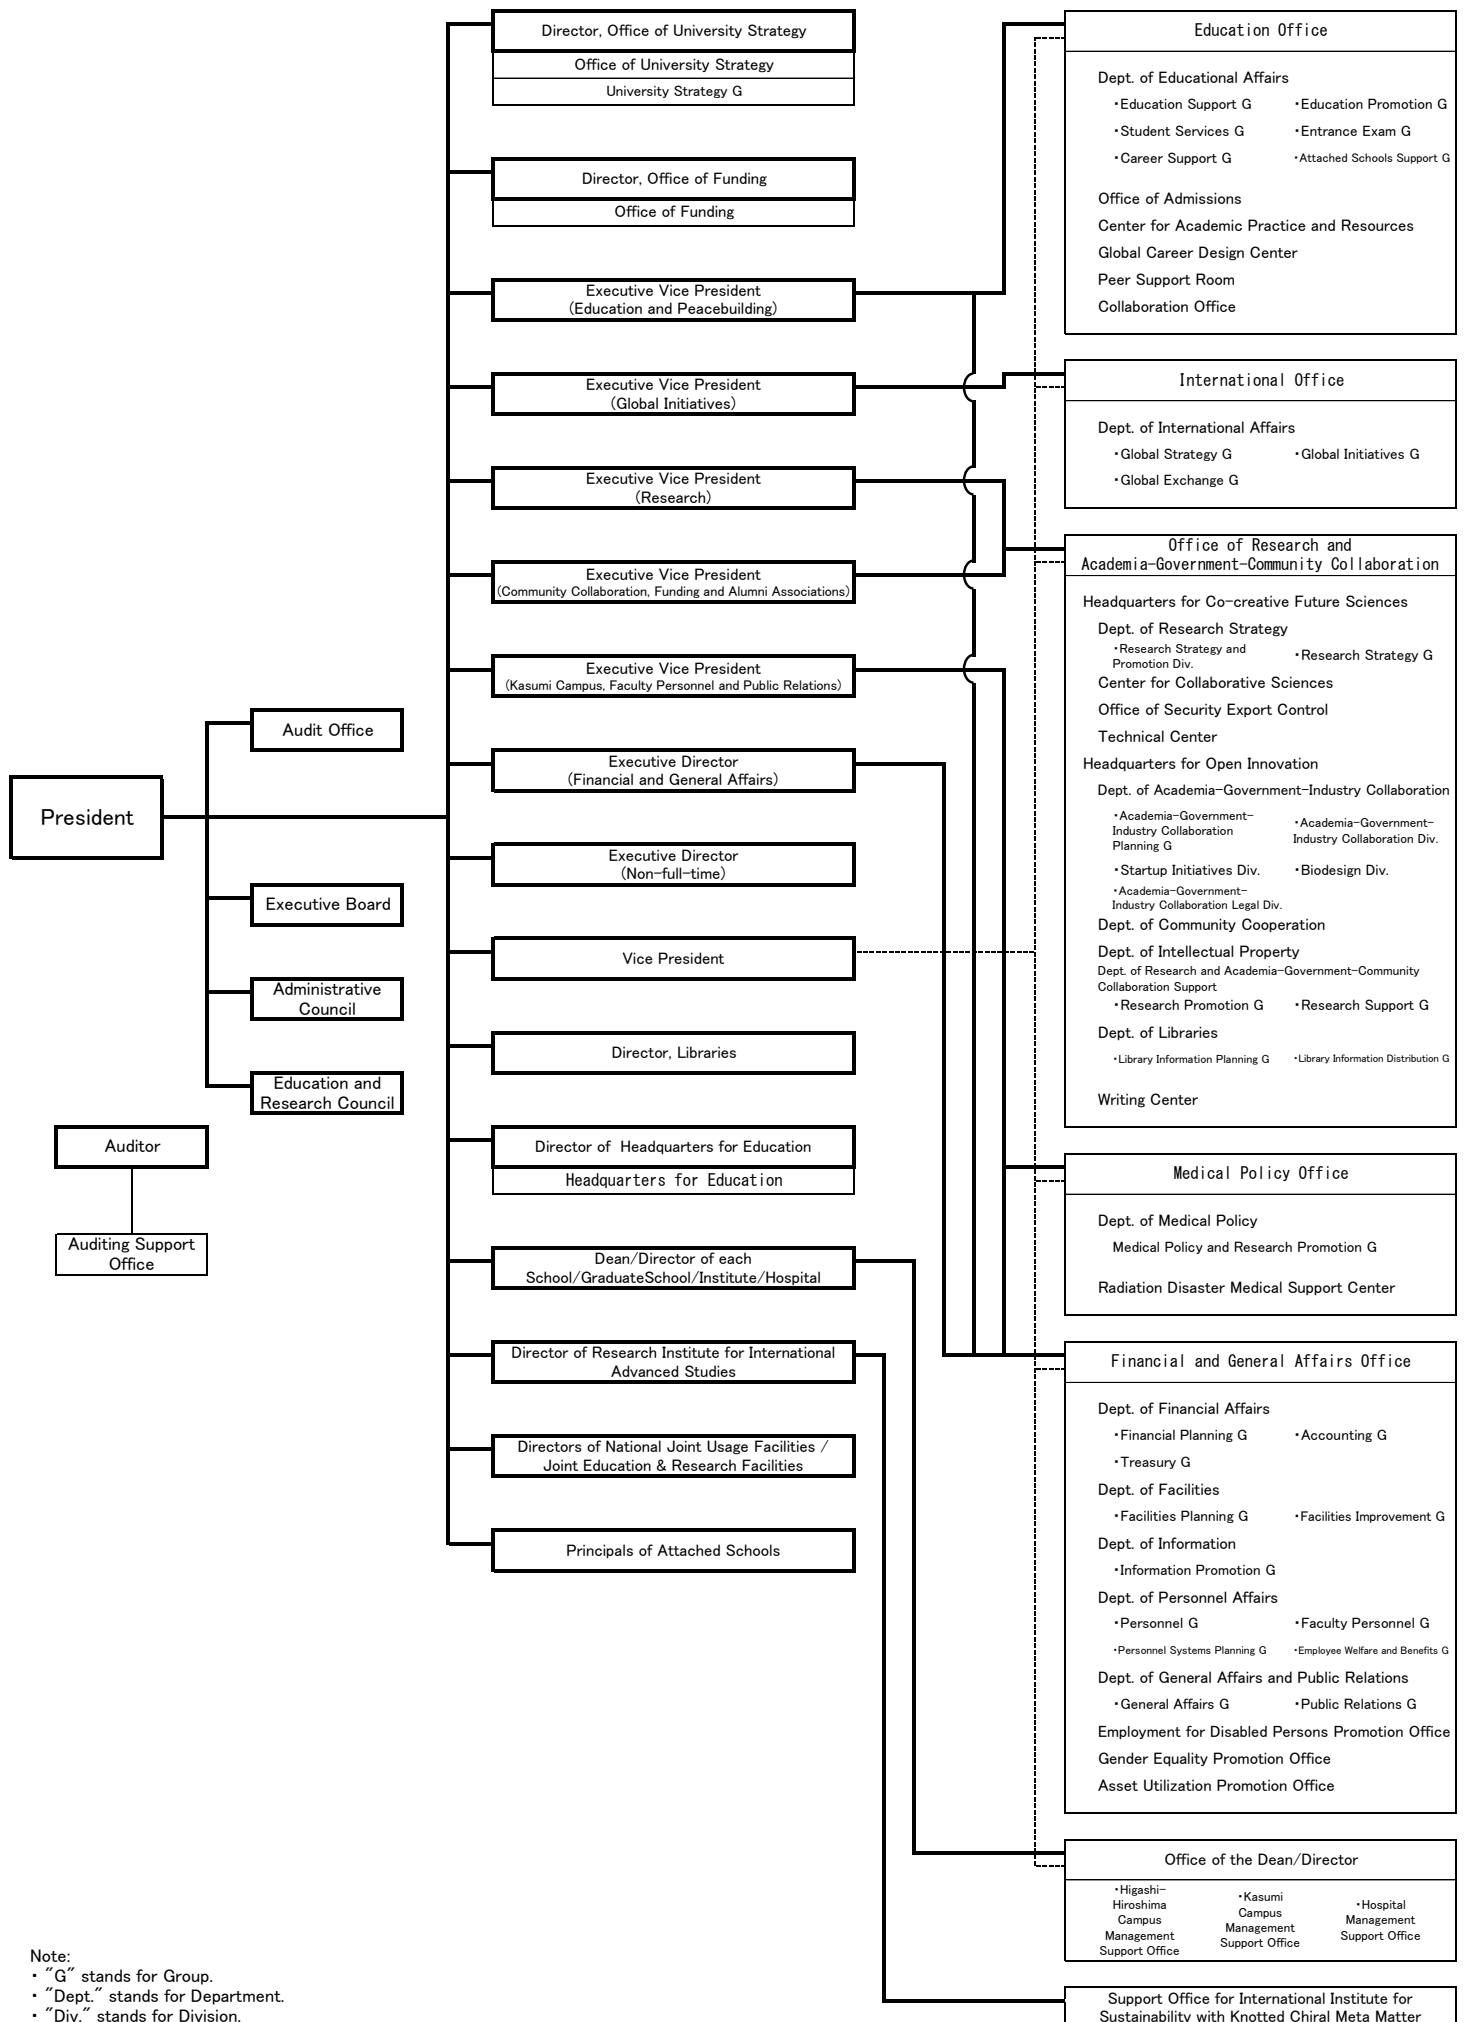

# Hiroshima University Organization Chart (As of April 1, 2024)

Note:  
 • "G" stands for Group.  
 • "Dept." stands for Department.  
 • "Div." stands for Division.