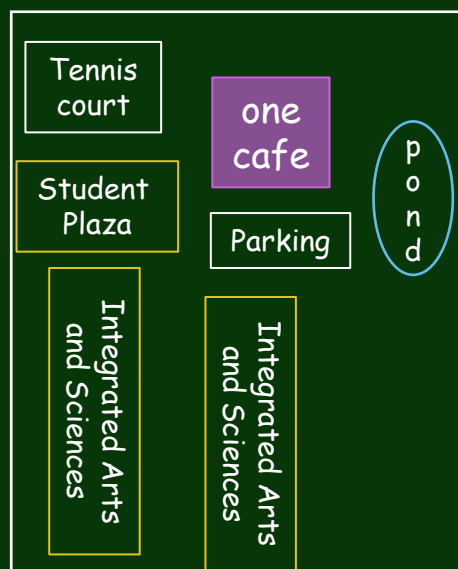

At **Welcome Desk** (in one cafe)  
you can get the information about  
**international exchange** and **daily life**.  
(Every HU student can visit!)

Staff members and  
Phoenix Assistants are  
waiting for you !

# Welcome Desk

Place : in **one cafe**  
(in front of Student Plaza)

Date : **10am~5pm** (on weekdays)

**Free law counselling service** in English is available  
**every Friday**. It is especially for international students  
and foreign staff members of HU, in principle.