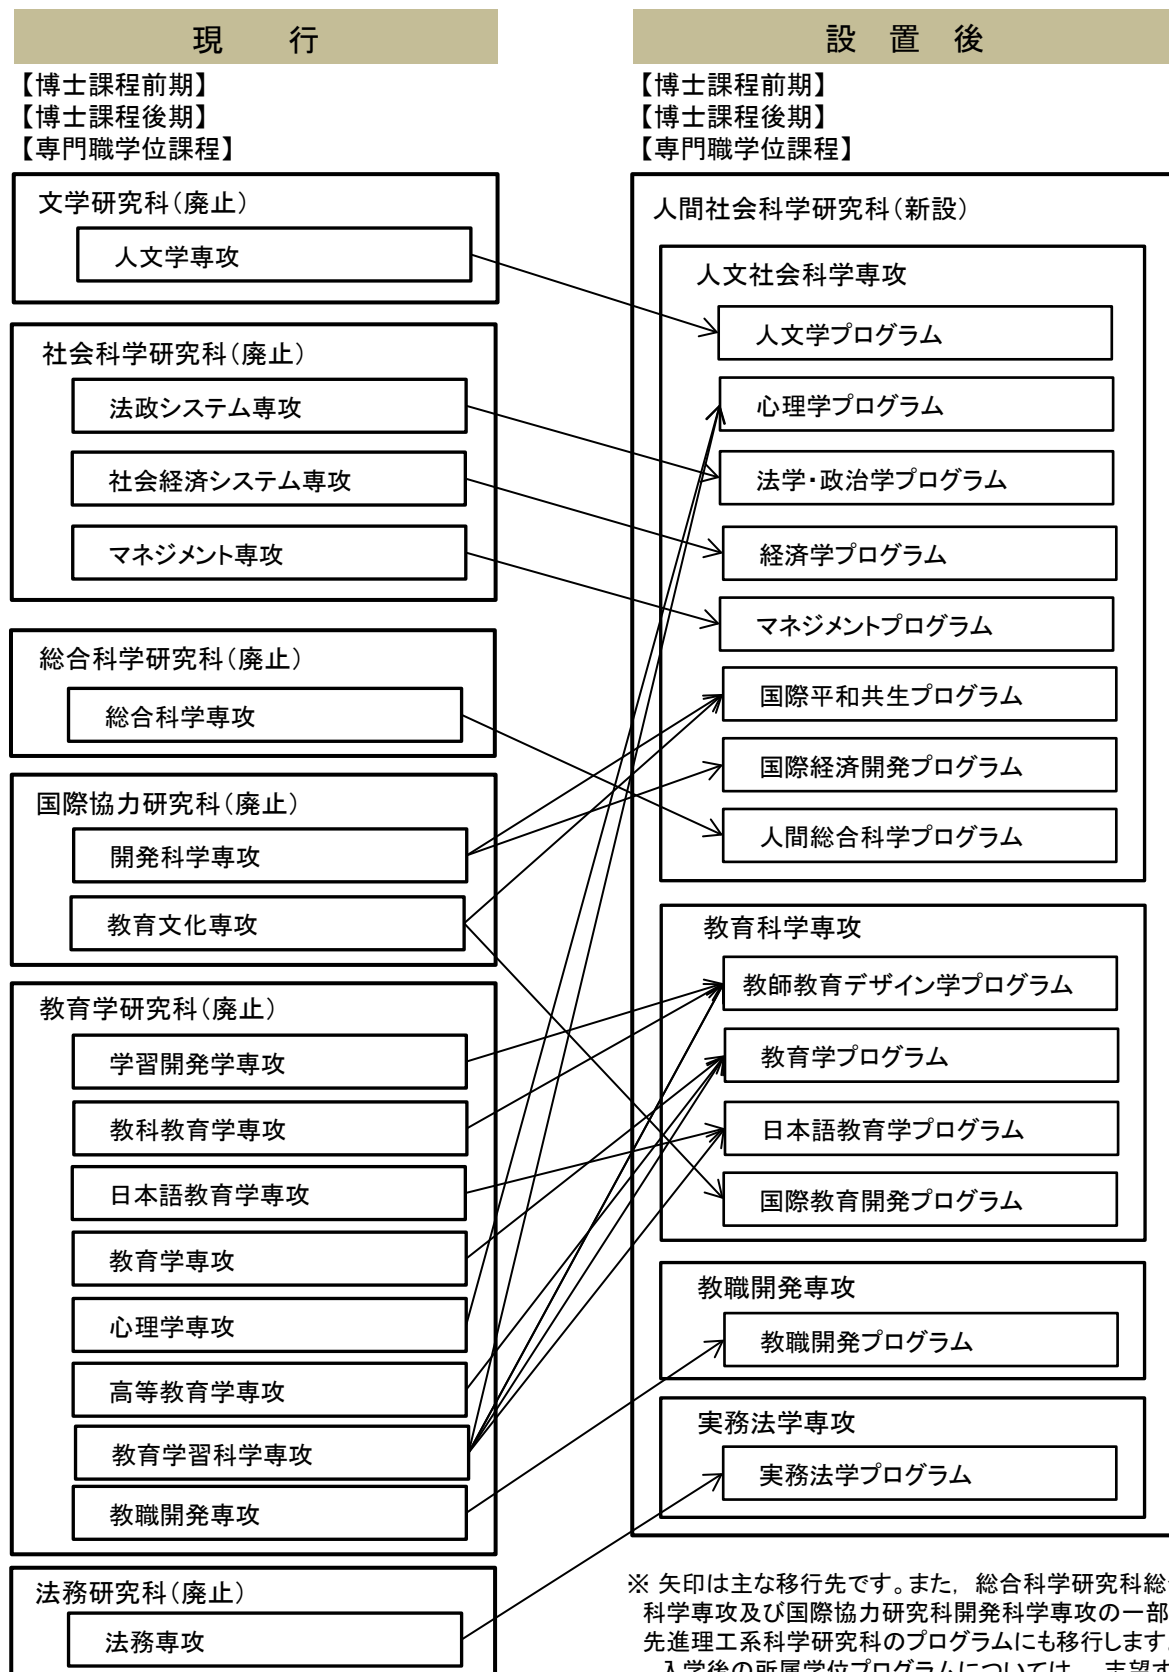

令和2(2020)年度 広島大学大学院人間社会科学研究科の設置について

広島大学では、令和2(2020)年4月に大学院人間社会科学研究科の設置を計画しています。本入学者選抜の合格者は、設置後の新しい研究科(専攻)に入学することになります。

New Graduate School (Graduate School of Humanities and Social Sciences) is planned to be opened in 2020

Hiroshima University plans to establish new graduate schools opened in April 2020.
All of admitted applicants will be enrolled in new schools.

Arrows show which department corresponds to which program before and after the reorganization of Graduate Schools. Please note that some part of a given department in Graduate School of Integrated Arts and Sciences and Graduate School for International Development and Cooperation may also be relocated to the program(s) in Graduate School of Advanced Science and Engineering.