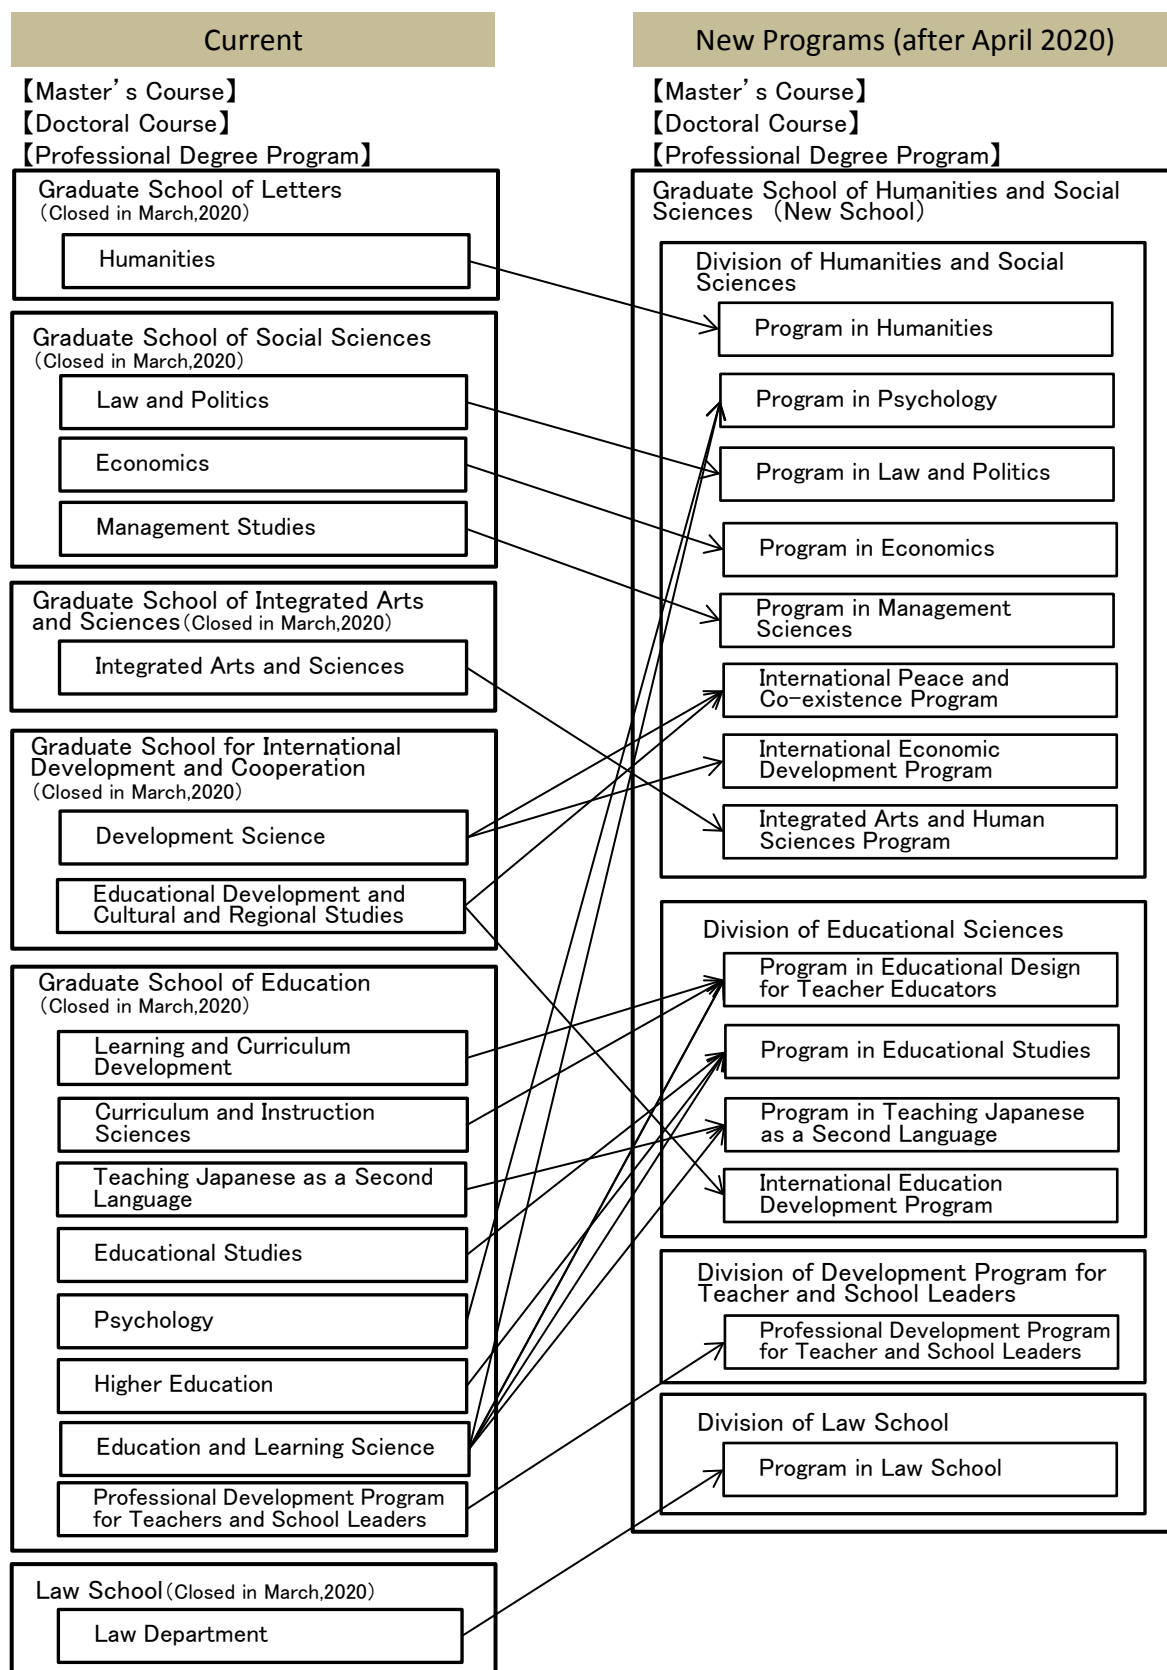

令和2(2020)年度 広島大学大学院人間社会科学研究科の設置について

広島大学では、令和2(2020)年4月に大学院人間社会科学研究科の設置を計画しています。本入学者選抜の合格者は、設置後の新しい研究科(専攻)に入学することになります。

New Graduate School (Graduate School of Humanities and Social Sciences) is planned to be opened in 2020

Hiroshima University plans to establish new graduate schools opened in April 2020.
All of admitted applicants will be enrolled in new schools.

Arrows show which department corresponds to which program before and after the reorganization of Graduate Schools. Please note that some part of a given department in Graduate School of Integrated Arts and Sciences and Graduate School for International Development and Cooperation may also be relocated to the program(s) in Graduate School of Advanced Science and Engineering.

For the program following your enrollment in April 2020, please ask your supervisor about it.