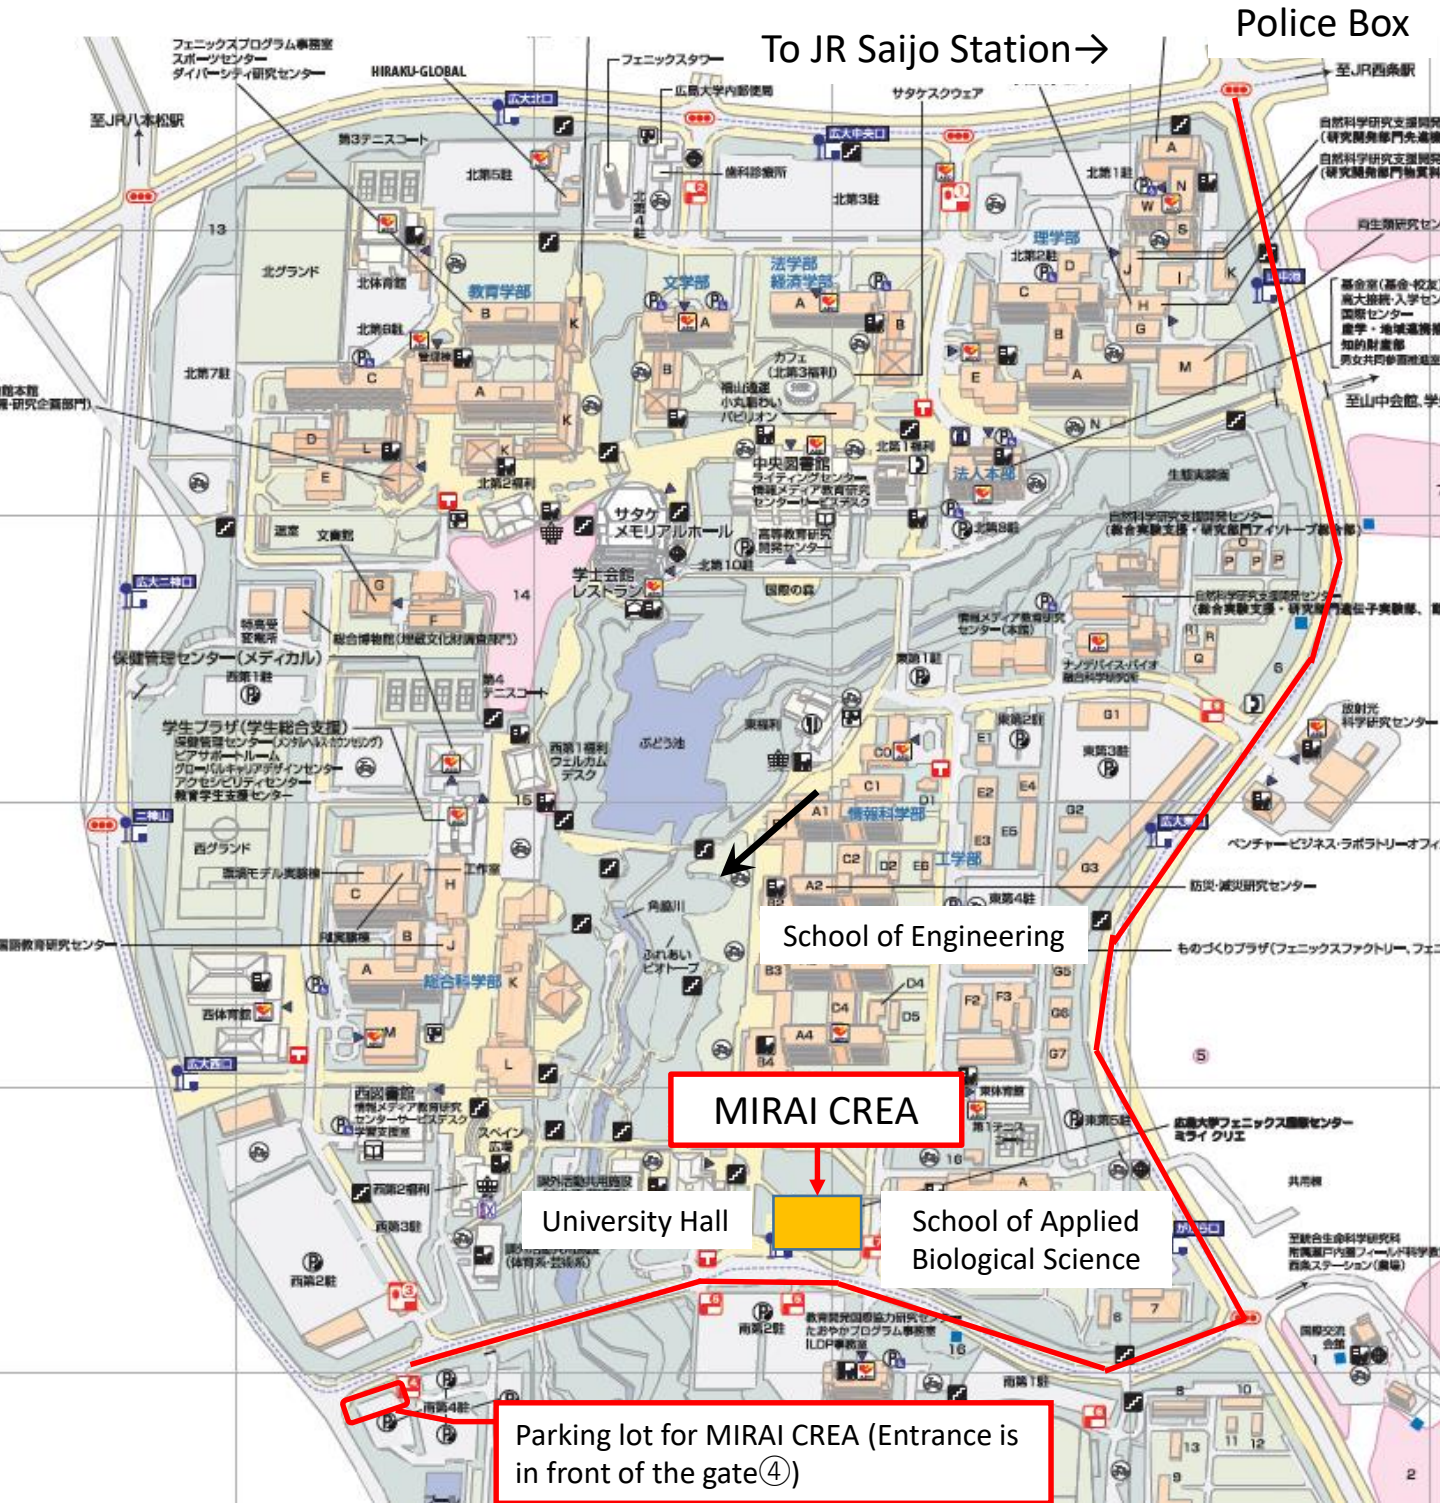

MIRAI CREA Location Map

MIRAI CREA Location Map

To JR Saijo Station →

Police Box

MIRAI CREA

University Hall

School of Applied Biological Science

Parking lot for MIRAI CREA (Entrance is in front of the gate④)