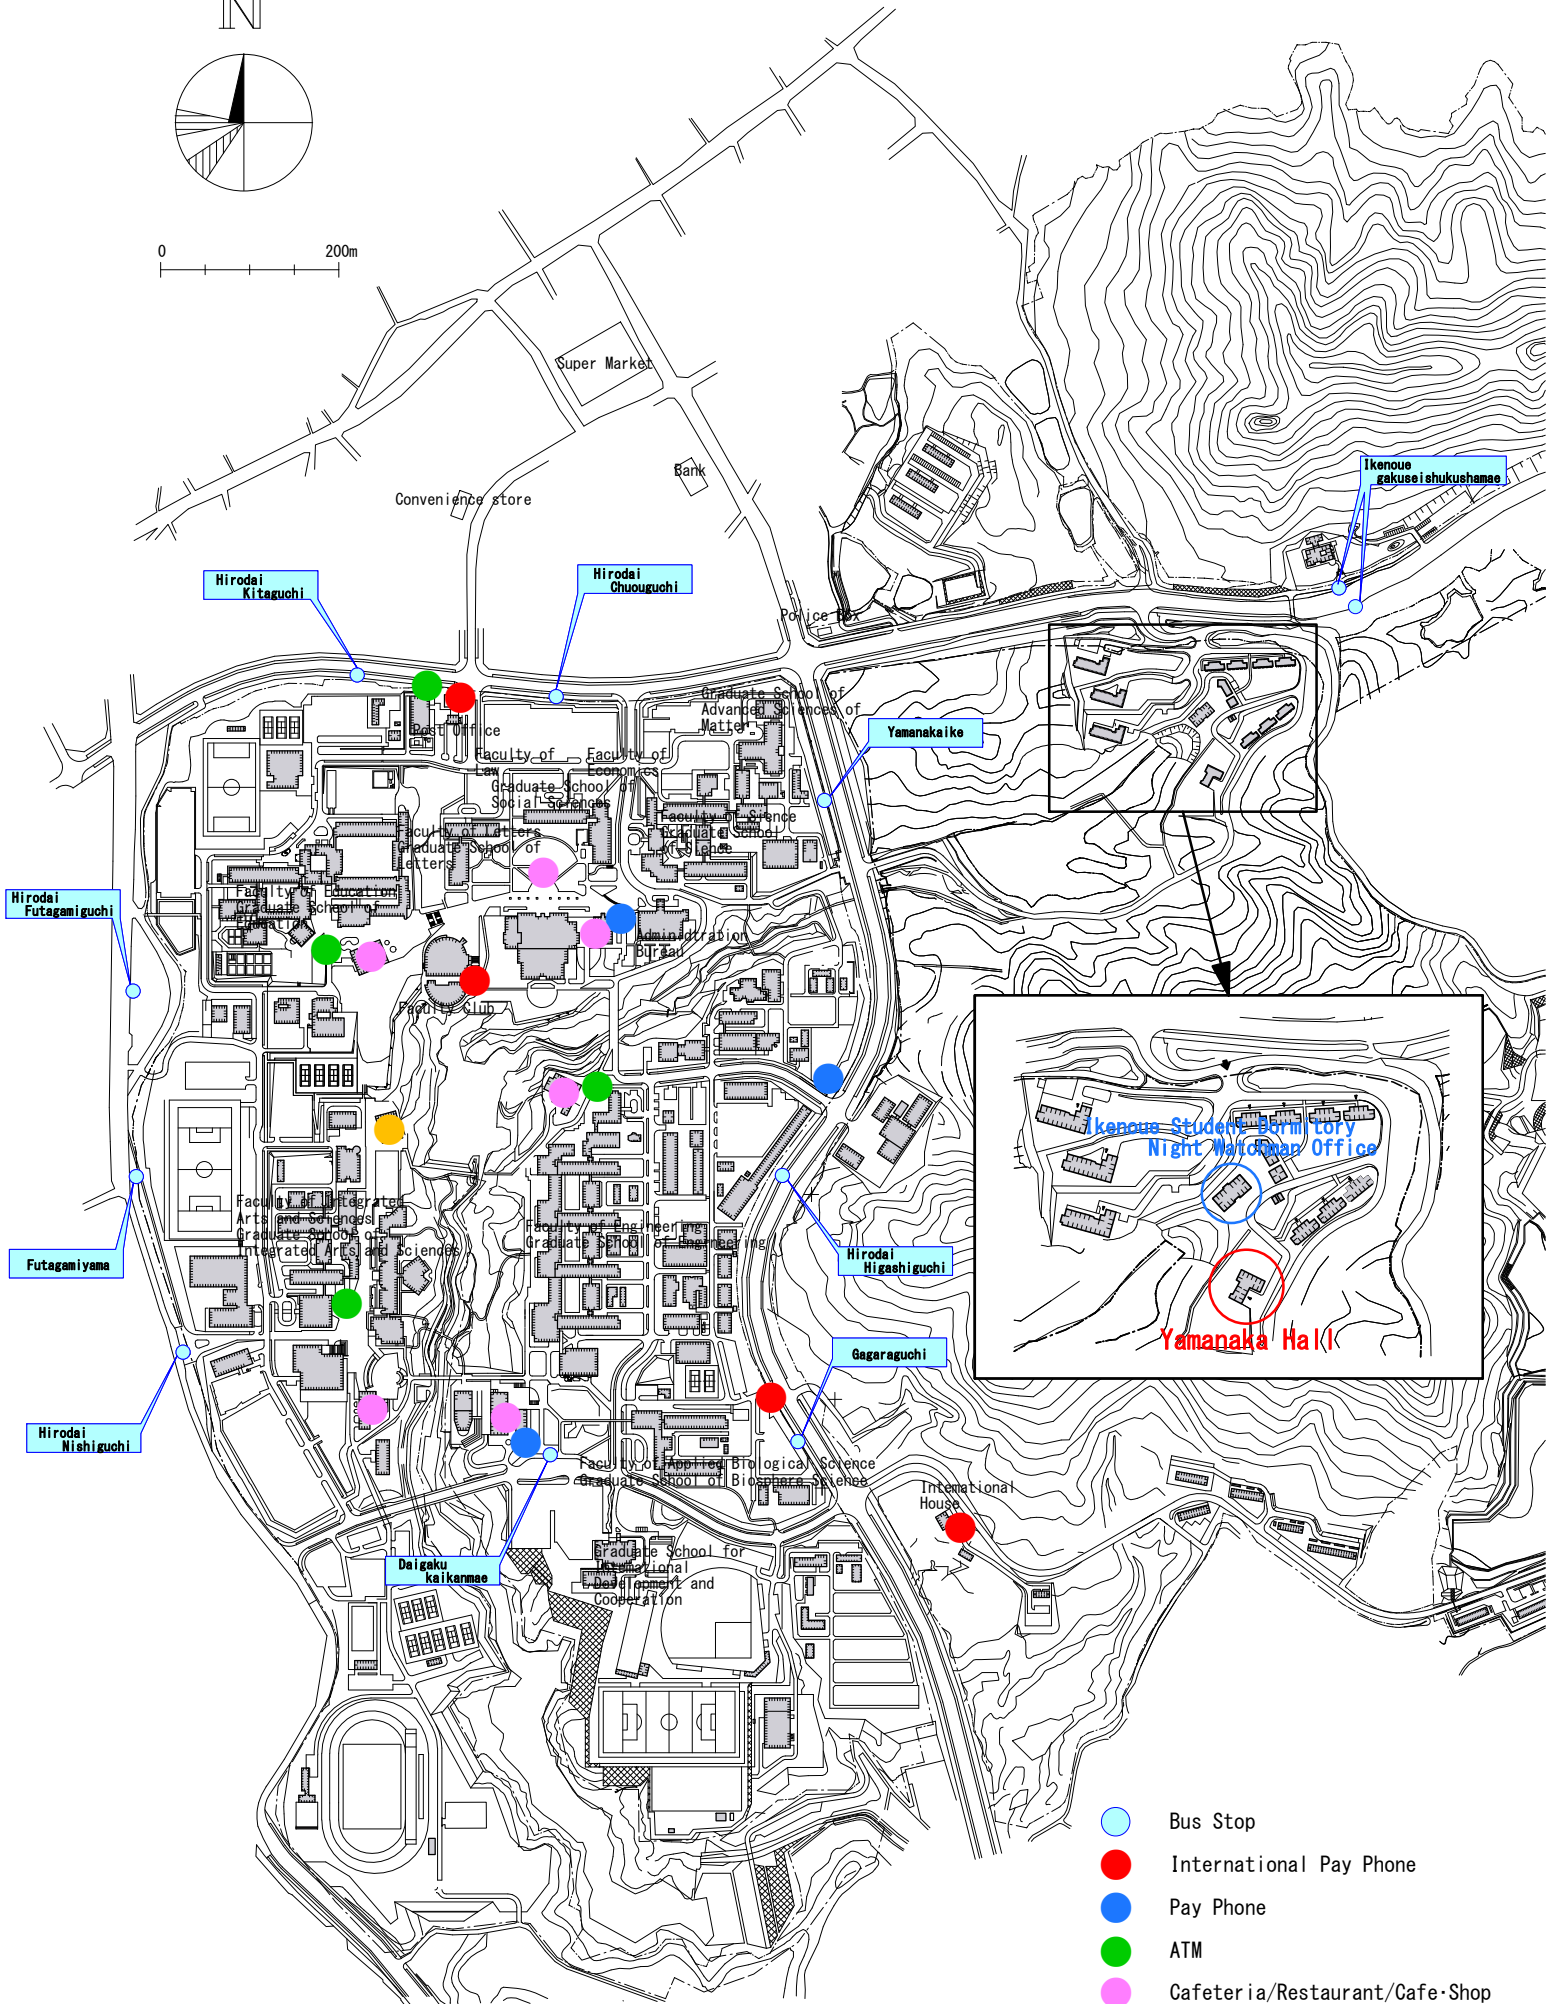

0 200m

- Bus Stop
- International Pay Phone
- Pay Phone
- ATM
- Cafeteria/Restaurant/Cafe-Shop
- Shop