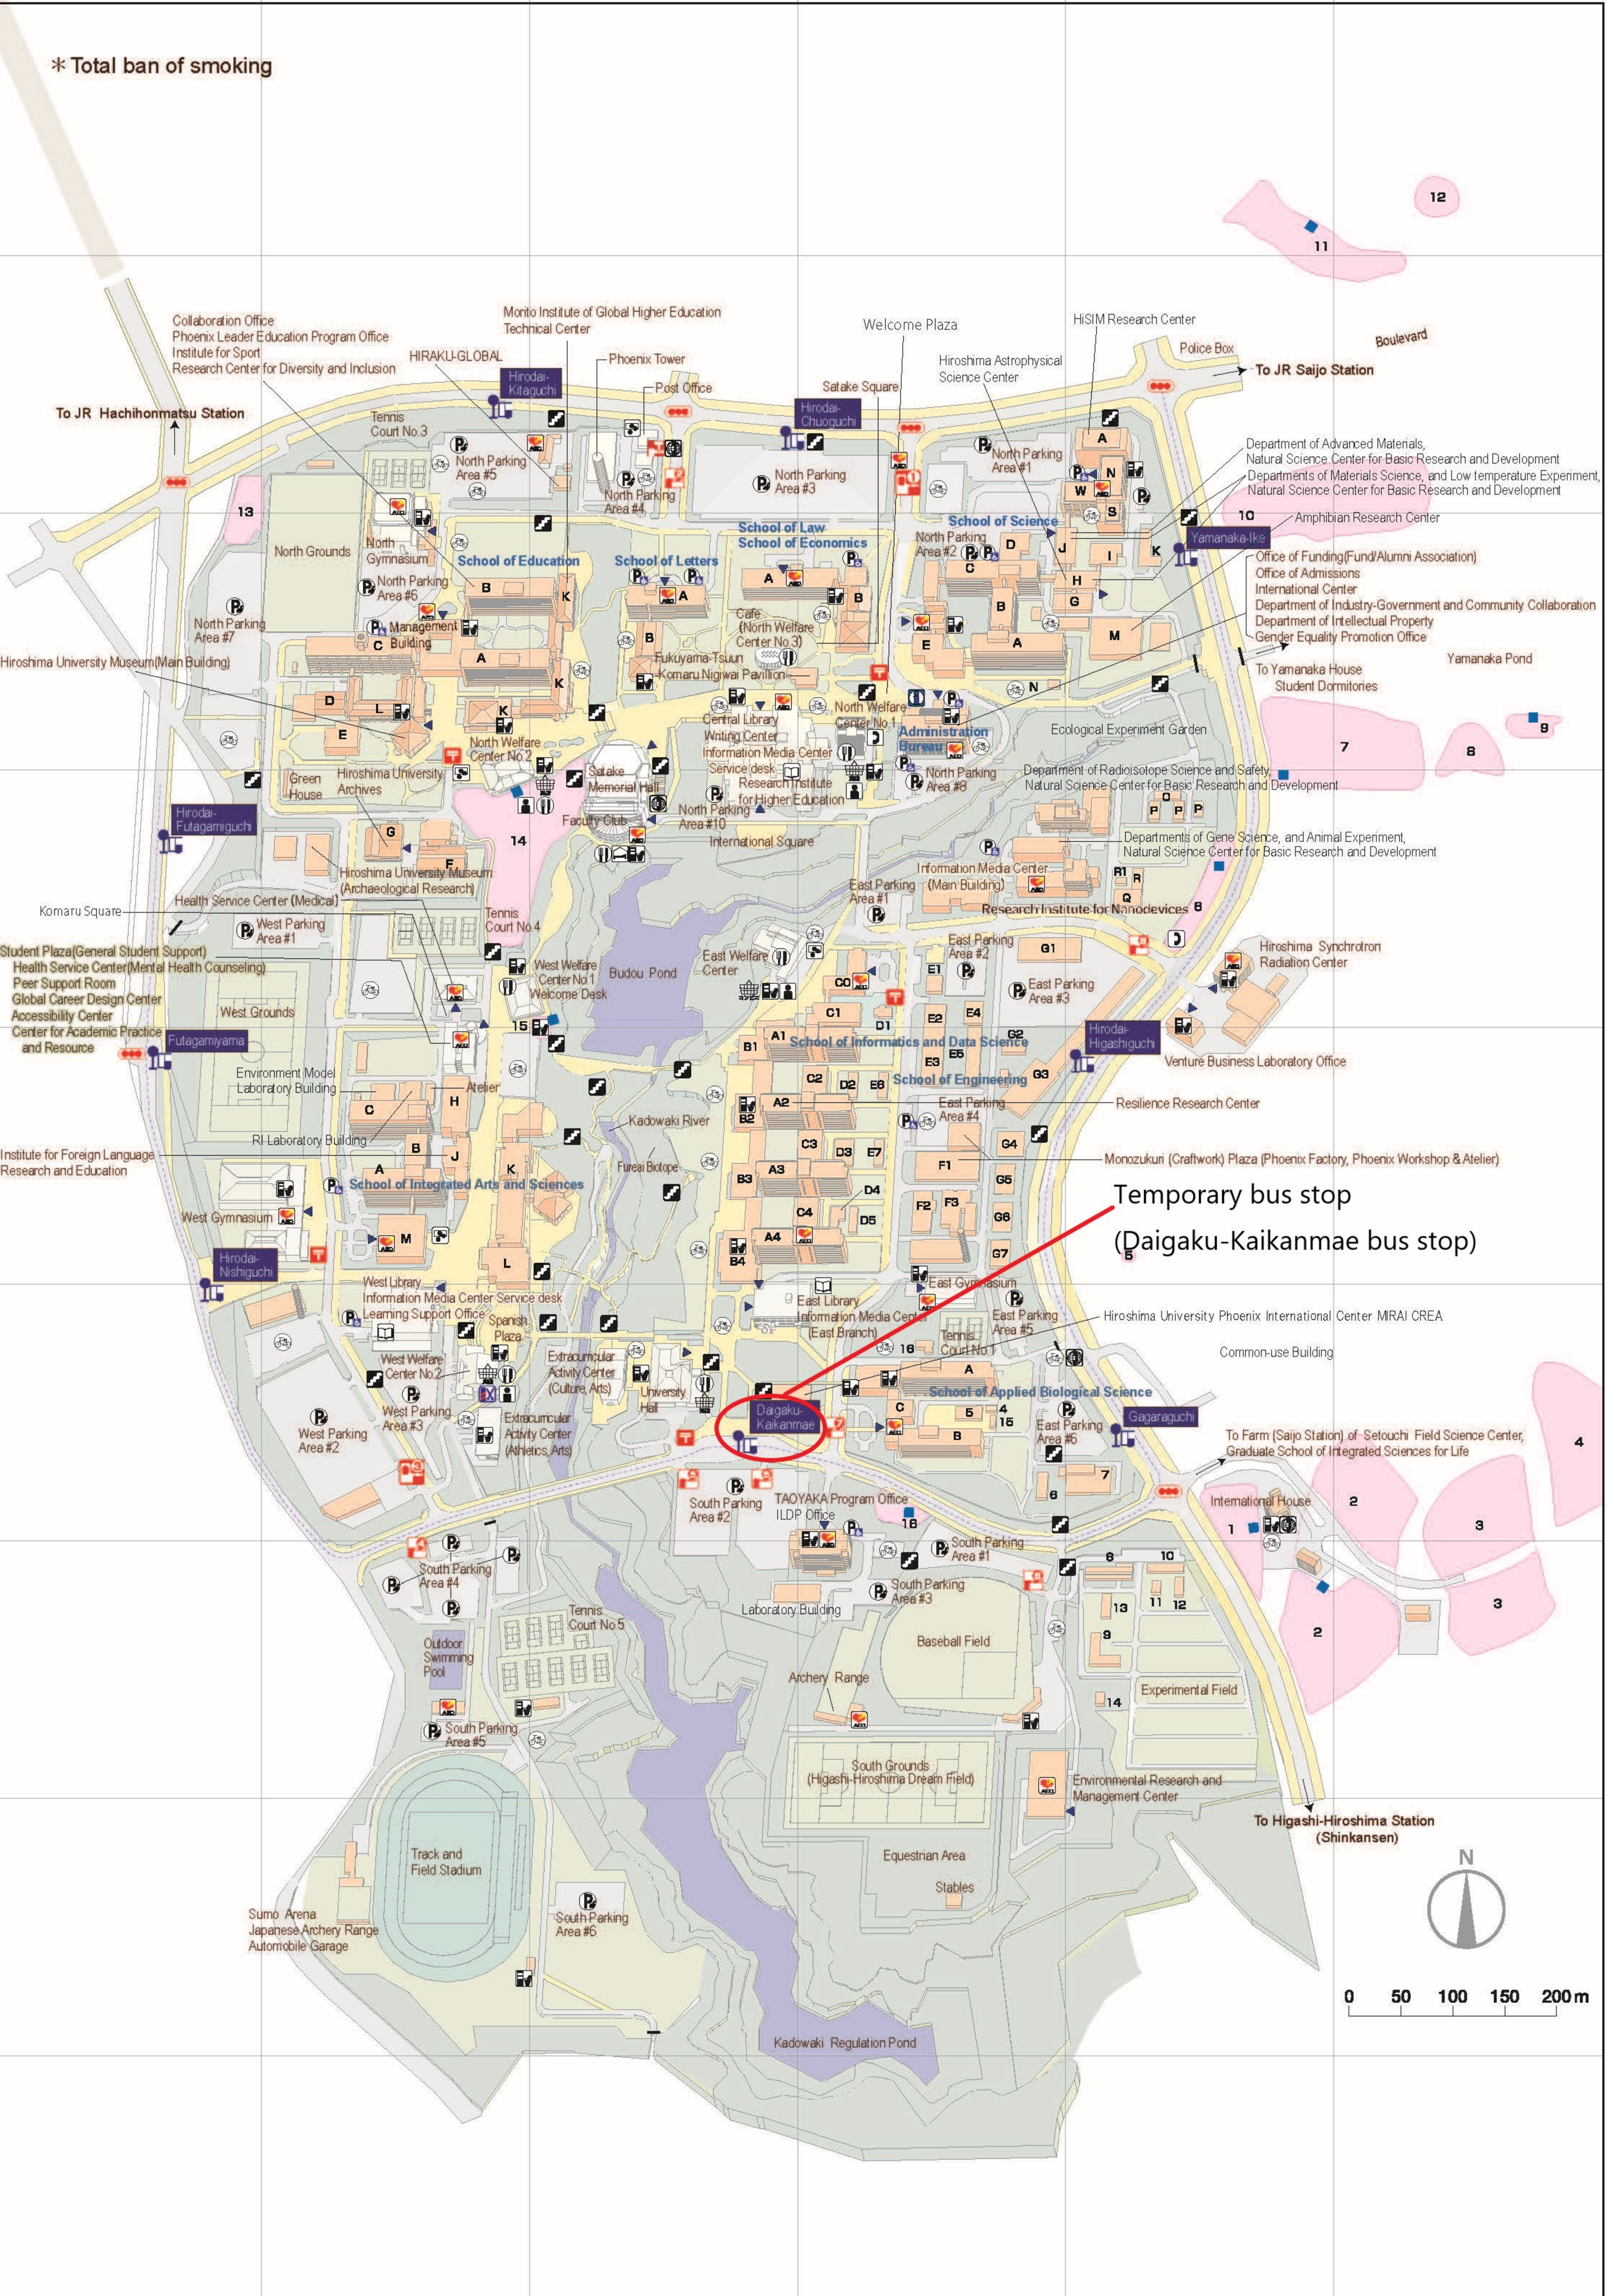

* Total ban of smoking

a
b
c
d
e
f
g
h
i

Temporary bus stop
(Daigaku-Kaikanmae bus stop)

Daigaku-Kaikanmae

0 50 100 150 200 m