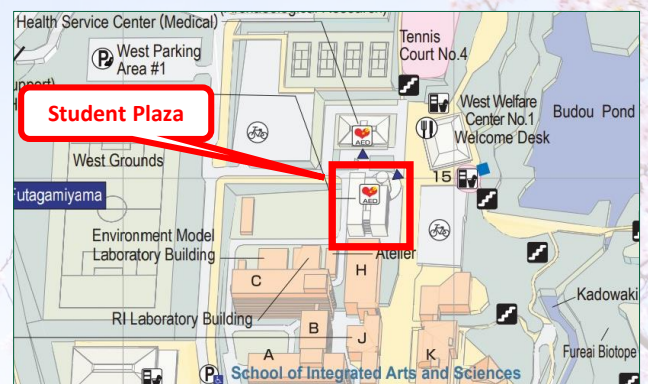

Join us

Scan the QR code
Closing : 4/23(Tue)
12:00

Contact Us

Center for Academic Practice and Resources
capr@hiroshima-u.ac.jp