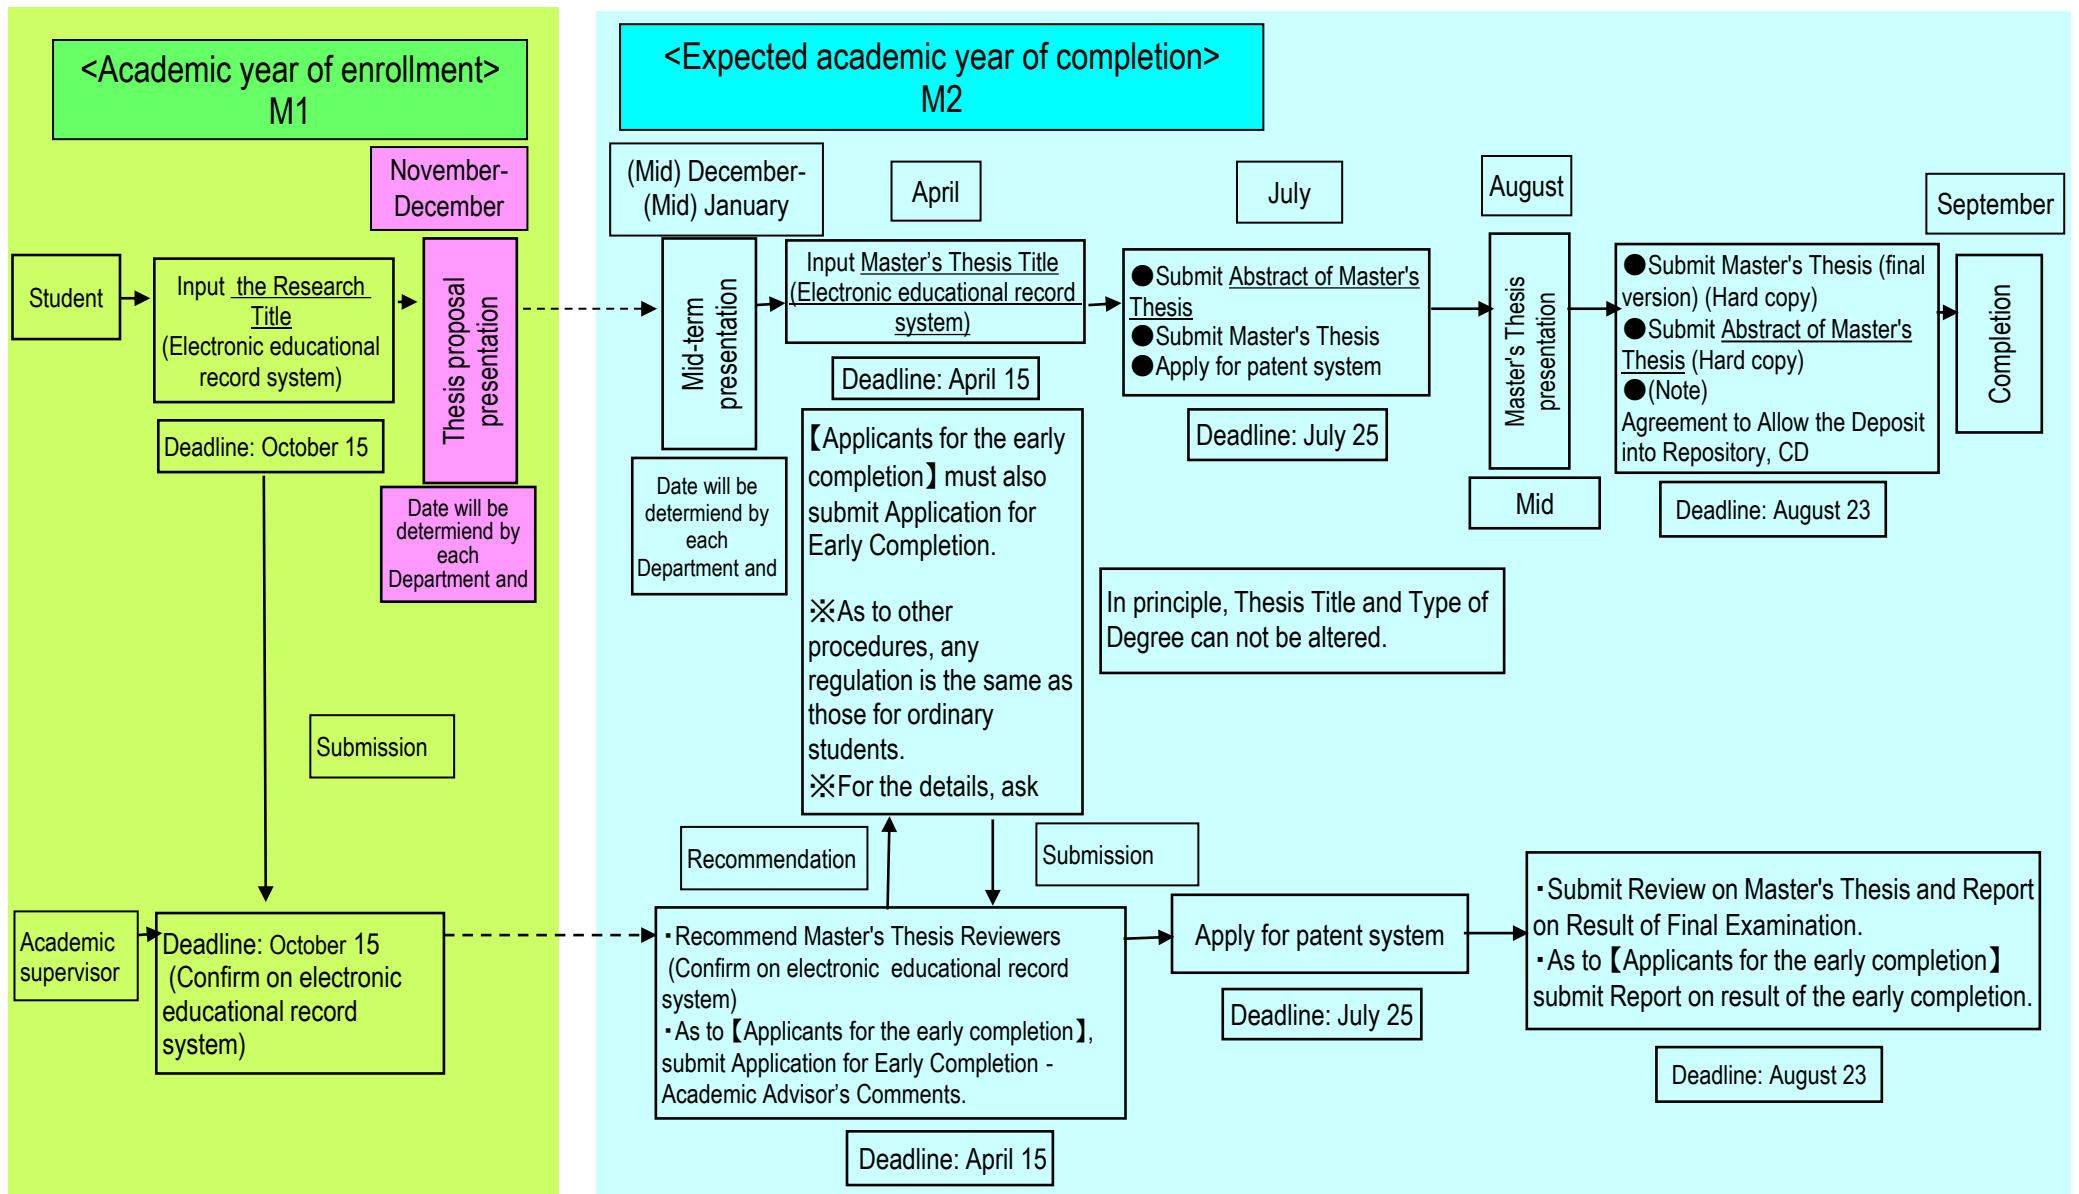

Procedures on Master's Thesis

<<Enrollment in October, Completion in September>>

※Submission to: Student Support Office
 ※Forms of documents with underline can be down loaded from HP!

(Note) Only apply to those who want to deposit their theses as following Agreement to Allow the Deposit into Repository