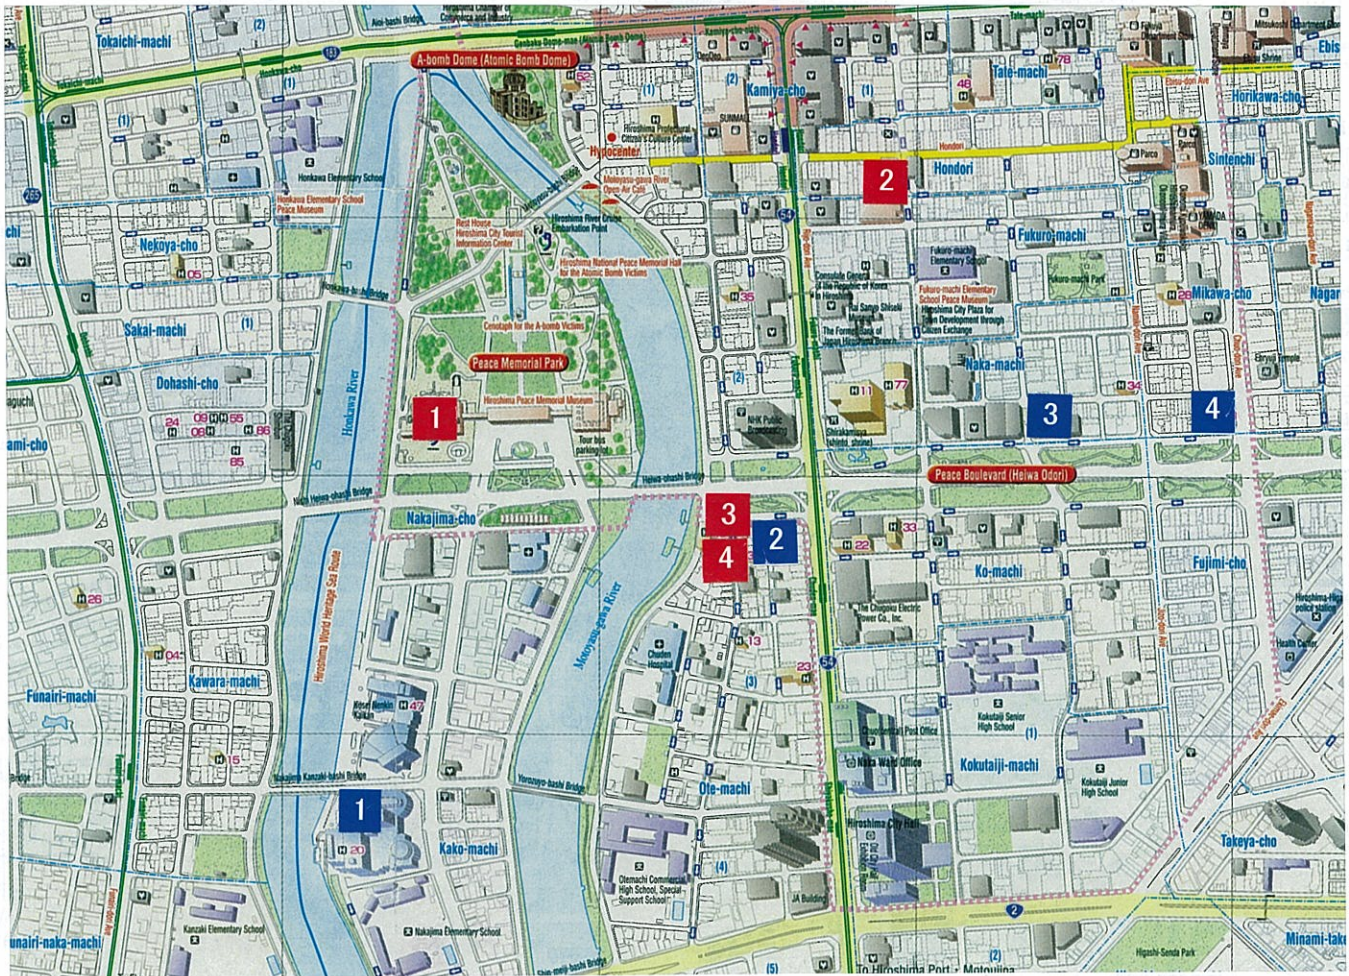

Central Hiroshima City

Halls and Restaurants

1	International Conference Center Hiroshima Address 1-5 Nakajima-cho, Naka-ku, Hiroshima (located within Peace Memorial Park) TEL : 082-242-7777 FAX : 082-242-8010 http://www.pcf.city.hiroshima.jp/icch/
2	Hiroshima Andersen Address 7-1 Hondori Naka-ku Hiroshima TEL : 082-247-4800 http://www.andersen.co.jp/hiroshima/index.html
3	Hotel Sunroute Hiroshima Address 3-3-1 Ote-machi, Naka-ku, Hiroshima TEL : 082-249-3600 FAX : 082-249-3677 http://www.sunroutehotel.jp/hiroshima/
4	Hotel Sunroute Hiroshima Trattoria "Viale" (15th floor) Address 3-3-1 Ote-machi, Naka-ku, Hiroshima TEL : 082-244-3069

Hotels

1	Aster Plaza (Single Room:¥3,620, Twin Room/person:¥3,130 (meals are not included)) Address 4-17 Kako-machi, naka-ku, Hiroshima TEL : 082-247-8700 FAX : 082-246-5808 http://hiyh.pr.arena.ne.jp/index.html
2	Hotel Sunroute Hiroshima (Single Room:¥9,975 (Breakfast included)) Address 3-3-1 Ote-machi, Naka-ku, Hiroshima TEL : 082-249-3600 FAX : 082-249-3677 http://www.sunroutehotel.jp/hiroshima/
3	Mitsui Garden Hotel Hiroshima (Single Room:¥10,500 (Breakfast included)) Address 9-12 Naka-ku, Hiroshima TEL : 082-240-1131 FAX : 082-242-3001 http://www.gardenhotels.co.jp/hiroshima/
4	Hiroshima Tokyu Inn (Single Room:¥8,800, Twin Room/person:¥7,900 (Breakfast included)) Address 10-1 Mikawa-cho, Naka-ku, Hiroshima TEL : 082-244-0109 FAX : 082-245-4467 http://www.hiroshima-tokyuinn.co.jp/